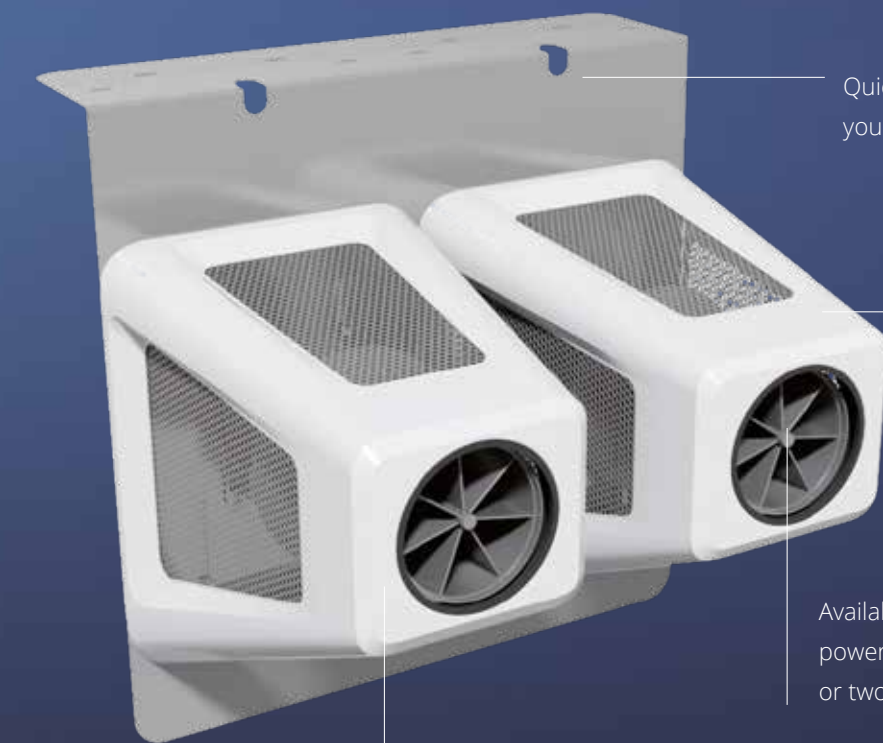

Can be retrofitted
at any time!

“Would you like to
swim endlessly without constantly
having to turn around?”

EasyStar offers the perfect solution for every training level:
We supply the retrofit system in six performance levels with
volume flows of 160 to 550 m³ per hour – special solutions
with a flow rate of up to 600 m³ per hour are also possible.
Please feel free to contact us!

For our turbine driven counterflow system EasyStar you do not require a
high-voltage connection!

BINDER

EasyStar®
Die Nachrüstanlage

Simply **MORE**
for your pool.

Simple to install.

Hook it onto the side of your pool, screw it down, lay the cable,
mount the control unit, **and start swimming.**

Your contract partner

EASYSSTAR –
The instant swimming system.

We make installing our EasyStar retrofit system
as easy as possible for specialist retailers.

Easy installation is ensured by various installation aids that are precisely tailored to specific pool
types. Regardless of whether the EasyStar is to be installed in a pool with a skimmer or an over-
flow. Our installation bracket guarantees quick installation. Even for simple above-ground pools!

Already have a pool and want to effortlessly upgrade it with a powerful counter-current system?

The modern EasyStar retrofit system was developed especially for this purpose. It offers full performance and all the functions of a built-in turbine swimming system. It is easily attached to the side of the pool using a standardised bracket, and its minimalist and compact design blends in perfectly with its surroundings.